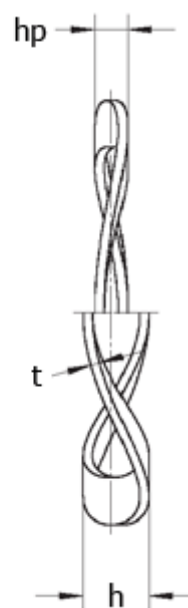

Article number: 22013412

Description: Wave washer L&M 84x74x0,6 K2  
for bearing : 6209

## Measures

d1	= 73.90	Weight (kg) / 100 pcs = 0.588
d2	= 83.90	
F (N) at hp	= 650.0	
For bearing	= 6209	
h	= 3.5	
hp	= 1.45	
t	= 0.60	
Waves	= 6	