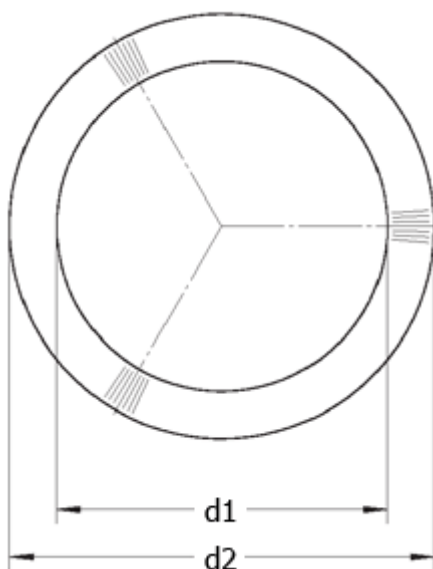

Article number: 22013412

Description: Wave washer L&M 84x74x0,6 K2  
for bearing : 6209

## Measures

d1	= 73.90	Weight (kg) / 100 pcs = 0.588
d2	= 83.90	
F (N) at hp	= 650.0	
For bearing	= 6209	
h	= 3.5	
hp	= 1.45	
t	= 0.60	
Waves	= 6	